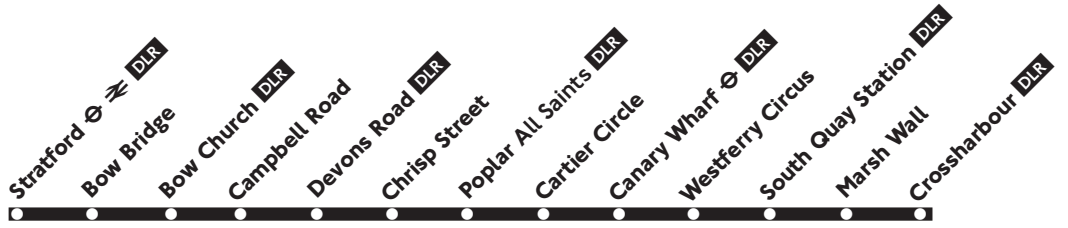

D8

Daily

Stratford - Canary Wharf - Crossharbour

Monday - Friday

Stratford Station DLR	0455	0515	0535	0550	0605	0620	0635		0949		1504	1518	1532		1930
Bow Church Station DLR	0501	0521	0541	0556	0611	0627	0642	Then	0959	Then	1514	1528	1542	Then	1937
Devons Road Station DLR	0503	0523	0543	0558	0613	0629	0644	every	1003	every	1518	1532	1546	about	1939
All Saints Station DLR	0506	0526	0546	0601	0616	0632	0648	12 minutes	1009	15 minutes	1524	1538	1553	every	1943
Canary Wharf Station DLR	0511	0531	0551	0606	0621	0637	0653	until	1014	until	1529	1544	1559	12 minutes	1948
South Quay Station DLR	0513	0533	0553	0608	0623	0639	0655		1018		1533	1548	1603	until	1951
Crossharbour <i>Asda</i> DLR	0515	0535	0555	0610	0625	0641	0657		1021		1536	1552	1607		1954
Stratford Station DLR	1945	2000	2020				0040								
Bow Church Station DLR	1952	2007	2027	Then			0047								
Devons Road Station DLR	1954	2009	2029	every			0049								
All Saints Station DLR	1957	2012	2032	20 minutes			0052								
Canary Wharf Station DLR	2002	2017	2037	until			0057								
South Quay Station DLR	2004	2019	2039				0059								
Crossharbour <i>Asda</i> DLR	2007	2022	2041				0101								