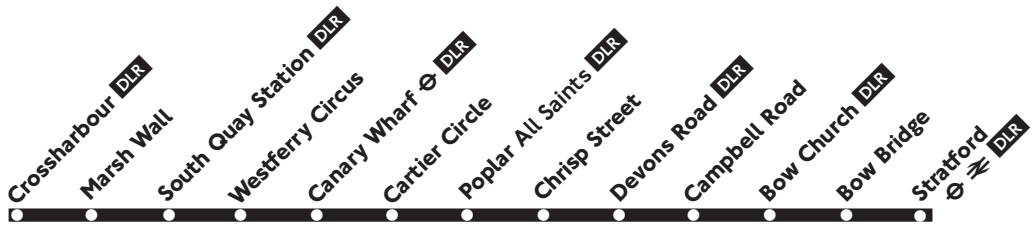

18.9.04(A) T58200

D8

Daily

Crossharbour - Canary Wharf - Stratford

Monday - Friday

Crossharbour Asda DLR	0500	0520	0540	0600	0615	0630		0910	0925		1455	1510		1916	1931
South Quay Station DLR	0502	0522	0542	0602	0617	0632	Then	0913	0928	Then	1458	1513	Then	1919	1934
Canary Wharf Station DLR	0504	0524	0544	0604	0619	0635	about	0917	0932	every	1502	1517	about	1923	1938
All Saints Station DLR	0509	0529	0549	0609	0624	0640	every	0923	0937	15 minutes	1507	1522	every	1929	1944
Devons Road Station DLR	0512	0532	0552	0612	0627	0643	12 minutes	0928	0942	until	1512	1527	12 minutes	1934	1947
Bow Church Station DLR	0514	0534	0554	0614	0630	0646	until	0932	0946		1516	1531	until	1937	1950
Stratford Station DLR	0519	0539	0559	0619	0635	0651		0940	0954		1524	1540		1943	1956
Crossharbour Asda DLR	1946	2006				0006									
South Quay Station DLR	1949	2009	Then			0008									
Canary Wharf Station DLR	1953	2011	every			0011									
All Saints Station DLR	1958	2016	20 minutes			0016									
Devons Road Station DLR	2001	2019	until			0019									
Bow Church Station DLR	2003	2021				0021									
Stratford Station DLR	2009	2027				0027									